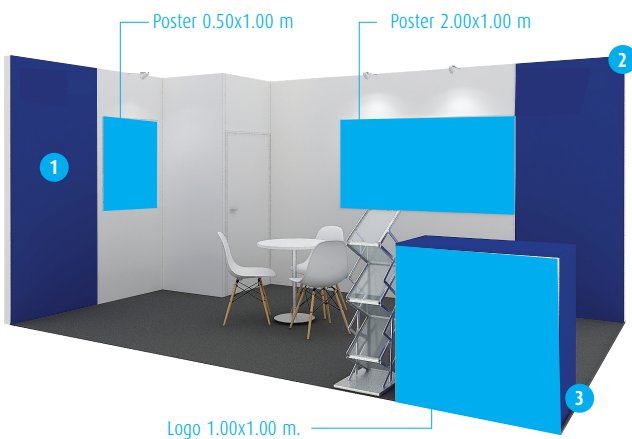

Upgraded wood construction (€ 303 per sqm)

Min 12 sqm. and max 32 sqm

Customizable items:

- Graphics (depend on the size and shape of the booth)
- Color choice on the sides of booth & counter **1 2 3**
- Raised floor (15 cm) with: grey, red, blue or green carpet
- Logo on counter 1.00 x 1.00 m

Features of the package:

- Wooden construction
- Upgraded furniture
- Storage room from 15 sqm onwards
- Electrical fittings (long arm spotlights and socket 5A)

Premium wood construction (€ 369 per sqm)

Min 25 sqm. and max 50 sqm