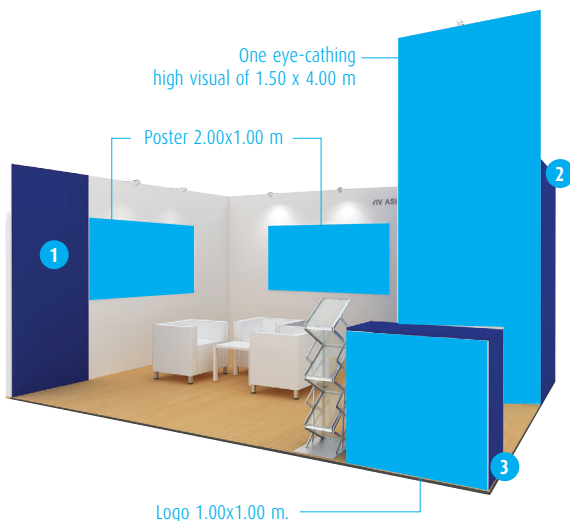

- Graphics (depend on the size and shape of the booth)
- Color choice on the sides of booth & counter **1 2 3**
- Raised floor (15 cm) with: grey, red, blue or green carpet
- Logo on counter 1.00 x 1.00 m

Min 25 sqm. and max 50 sqm

Customizable items:

- Graphics:
 - One eye-catching visual of 1.50 x 4.00 m
 - The other graphics depend on the size and shape of the booth
- Color choice on the sides of booth & counter **1 2 3**
- Logo on counter 1.00 x 1.00 m